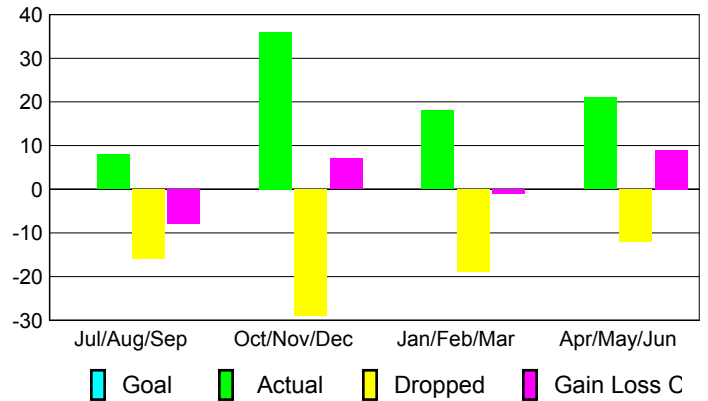

Membership Results 2009-2010

Goal, New, Dropped, Gain/Loss

Comparison of Membership Gain/Loss

Current Year Compared to the Previous Year