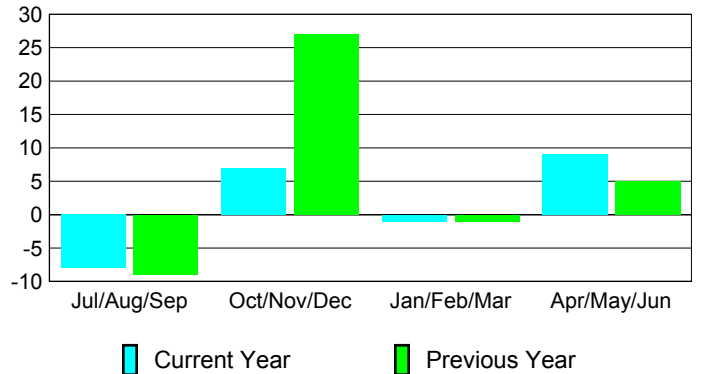

Club Results 2009-2010

Goal, New, Dropped, Gain/Loss

Comparison of Club Gain/Loss

Current Year Compared to the Previous Year

YTD Status Quo Clubs 2009-2010

Status Quo Clubs Compared to Status Quo Members

MEMBERSHIP

Membership Results 2009-2010

Membership 2008-2009

Month	Net Memb Goal	Actual New Memb	Actual Dropped Memb	Gain/Loss of Memb	Gain/Loss of Memb
Jul/Aug/Sep	0	8	-16	-8	-9
Oct/Nov/Dec	0	36	-29	7	27
Jan/Feb/Mar	0	18	-19	-1	-1
Apr/May/June	0	21	-12	9	5
Totals	0	83	-76	7	22

Membership Results 2009-2010

Goal, New, Dropped, Gain/Loss

Comparison of Membership Gain/Loss

Current Year Compared to the Previous Year

Gender Comparison 2009-2010

Jul/Aug/Sep

Oct/Nov/Dec

Jan/Feb/Mar