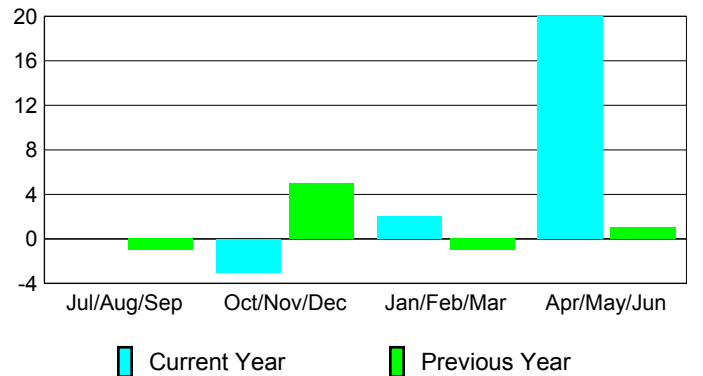

Comparison of Membership Gain/Loss

Current Year Compared to the Previous Year