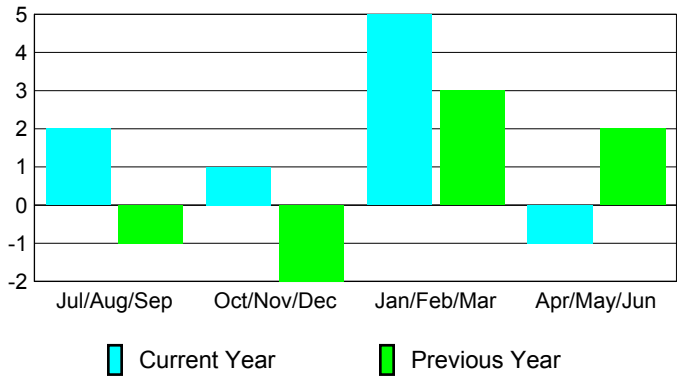

Club Results 2009-2010

Goal, New, Dropped, Gain/Loss

MEMBERSHIP

**Membership Results
2009-2010**

**Membership
2008-2009**

Month	Net Memb Goal	Actual New Memb	Actual Dropped Memb	Gain/Loss of Memb	Gain/Loss of Memb
Jul/Aug/Sep	0	2	0	2	-1
Oct/Nov/Dec	0	2	-1	1	-2
Jan/Feb/Mar	0	5	0	5	3
Apr/May/June	0	2	-3	-1	2
Totals	0	11	-4	7	2

Membership Results 2009-2010

Goal, New, Dropped, Gain/Loss

Comparison of Club Gain/Loss

Current Year Compared to the Previous Year

Comparison of Membership Gain/Loss

Current Year Compared to the Previous Year

YTD Status Quo Clubs 2009-2010

Status Quo Clubs Compared to Status Quo Members

Gender Comparison 2009-2010