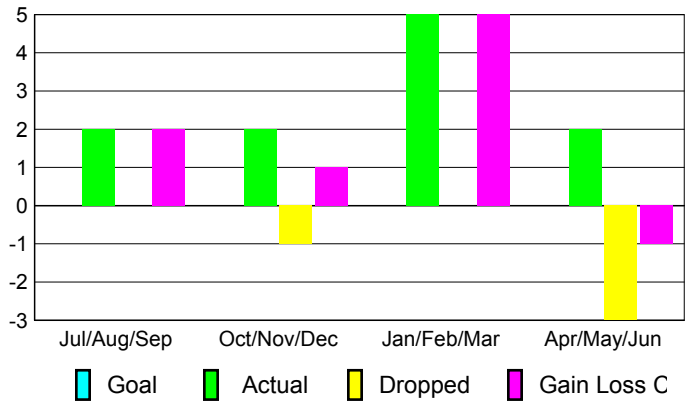

GMT: **JON BJARNI THORSTEINSSO**

Location: **GREENLAND**

GMT CA: **4**

CLUBS

**Club Results
2009-2010**

**Clubs
2008-2009**

Month	New Club Goal	Actual New Clubs	Actual Dropped Clubs	Gain/Loss of Clubs	Gain/Loss of Clubs
Jul/Aug/Sep	0	0	0	0	0
Oct/Nov/Dec	0	0	0	0	0
Jan/Feb/Mar	0	0	0	0	0
Apr/May/June	0	0	0	0	0
Totals	0	0	0	0	0

Club Results 2009-2010

Goal, New, Dropped, Gain/Loss

MEMBERSHIP

**Membership Results
2009-2010**

**Membership
2008-2009**

Month	Net Memb Goal	Actual New Memb	Actual Dropped Memb	Gain/Loss of Memb	Gain/Loss of Memb
Jul/Aug/Sep	0	2	0	2	-1
Oct/Nov/Dec	0	2	-1	1	-2
Jan/Feb/Mar	0	5	0	5	3
Apr/May/June	0	2	-3	-1	2
Totals	0	11	-4	7	2

Membership Results 2009-2010

Goal, New, Dropped, Gain/Loss

Comparison of Club Gain/Loss

Current Year Compared to the Previous Year

Comparison of Membership Gain/Loss

Current Year Compared to the Previous Year