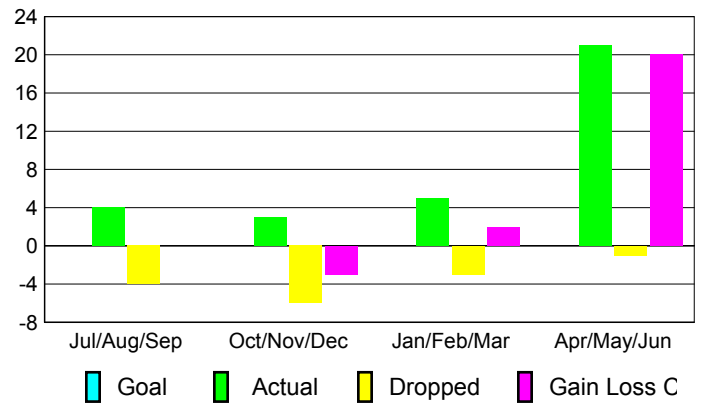

Membership Results 2009-2010

Goal, New, Dropped, Gain/Loss